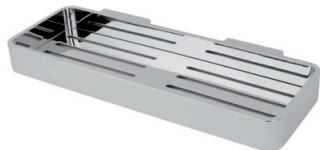

CC — \$ 340

- Double bathroom shelf

RCA07C

CC — \$ 185

- Triple towel rail

RCA08C

CC — \$ 130

- Glass shelf

- Wall mounted robe hook

RAF04L

CC — \$ 160

- Towel bar 18"

RAF05L

CC — \$ 240

- Double towel bar 24"

RAF06L

CC — \$ 125

- Glass shelf 21"

ACCESSORIES

RMA911CP

CC — \$ 145

- Rectangular soap holder

RMA912CP

CC — \$ 130