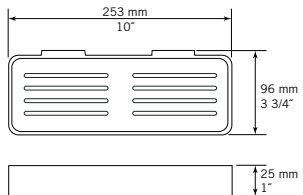

CC — \$ 125

- Glass shelf 21"

ACCESSORIES

RMA911CP

CC — \$ 145

- Rectangular soap holder

RMA912CP

CC — \$ 130