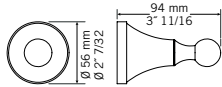

- Corner soap holder

RAR01R

CC — \$ 66

- Wall mounted towel ring

RAR02R

CC — \$ 66

- Toilet paper holder

RAR03R