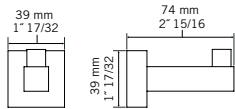

RAF01L

CC — $ 130

- Towel ring

RAF02L

CC — $ 90

- Wall mounted paper holder

RAF03L

CC — $ 66

- Wall mounted robe hook

RAF04L

CC — $ 160

- Towel bar 18"

RAF05L

CC — $ 240

- Double towel bar 24"

RAF06L

CC — $ 125

- Glass shelf 21"

ACCESSORIES