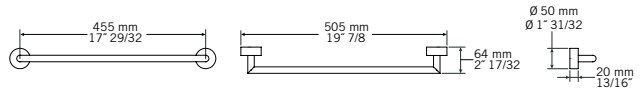

RCA04C

CC — $ 115

- Wall-mounted 18" towel bar