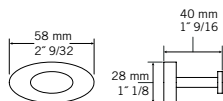

ACCESSORIES

RAS01Z

CC — \$ 66

- Wall mounted towel ring

RAS02Z

CC — \$ 48

- Toilet paper holder

RAS03Z