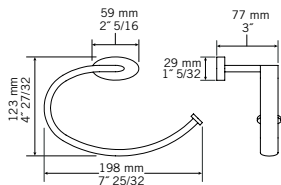

RAS01Z

CC — $ 66

- Wall mounted towel ring