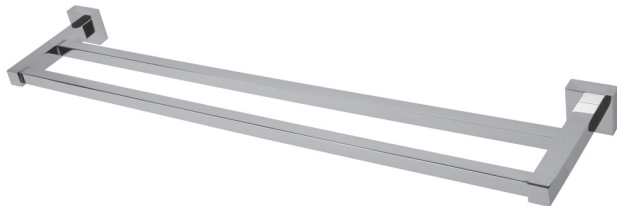

- Wall-mounted robe hook

RCA04C

CC — \$ 115

- Wall-mounted 18" towel bar

RCA05C

CC — \$ 175

- Double towel bar 24"

RCA06C

CC — \$ 340

- Double bathroom shelf

RCA07C

CC — \$ 185

- Triple towel rail

RCA08C

CC — \$ 130

- Glass shelf

RAF01L

CC — \$ 130

- Towel ring

RAF02L

CC — \$ 90

- Wall mounted paper holder

RAF03L

CC — \$ 66

- Wall mounted robe hook

RAF04L

CC — \$ 160

- Towel bar 18"

RAF05L

CC — \$ 240

- Double towel bar 24"

RAF06L