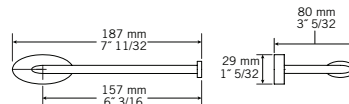

RAS02Z

CC — $ 48

- Toilet paper holder