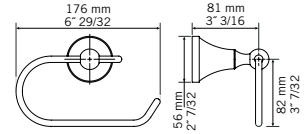

RAR02R

CC — $ 66

- Toilet paper holder