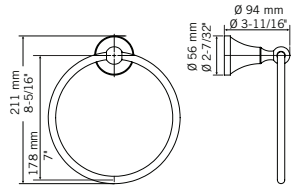

RAR01R

CC — $ 66

- Wall mounted towel ring