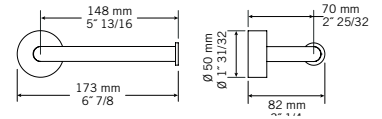

RCA02C

CC — $ 60

- Wall-mounted paper holder