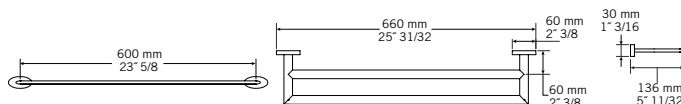

CC — \$ 28

- Wall mounted robe hook

RAS04Z

CC — \$ 84

- Towel bar 18"

RAS05Z

CC — \$ 155

- Double towel bar 24"