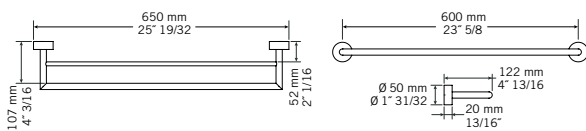

- Wall-mounted robe hook

RCA04C

CC — \$ 115

- Wall-mounted 18" towel bar

RCA05C

CC — \$ 175

- Double towel bar 24"

RCA06C