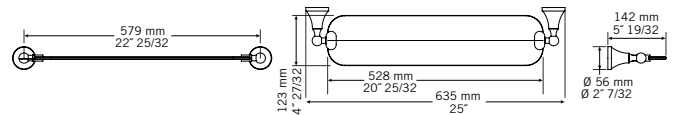

CC — \$ 45

- Wall mounted robe hook

RAR04R

CC — \$ 110

- Towel bar 18"

RAR05R

CC — \$ 145

- Glass shelf