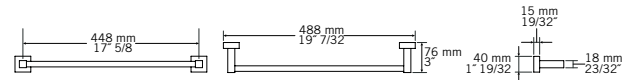

RAF01L

CC — $ 130

- Towel ring

RAF02L

CC — $ 90

- Wall mounted paper holder

RAF03L

CC — $ 66

- Wall mounted robe hook

RAF04L

CC — $ 160

- Towel bar 18"

RAF05L

CC — $ 240

- Double towel bar 24"

RAF06L

CC — $ 125

- Glass shelf 21"

ACCESSORIES