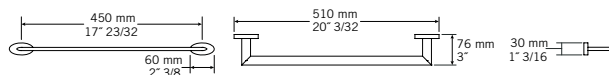

RAS04Z

CC — $ 84

- Towel bar 18"