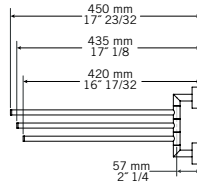

RCA07C

CC — $ 185

- Triple towel rail

RCA08C

CC — $ 130

- Glass shelf