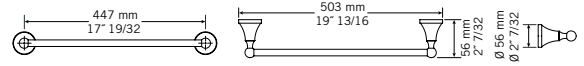

RAR04R

CC — $ 110

- Towel bar 18"