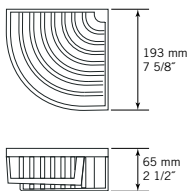

CC — \$ 125

- Glass shelf 21"

ACCESSORIES

RMA911CP

CC — \$ 145

- Rectangular soap holder

RMA912CP

CC — \$ 130