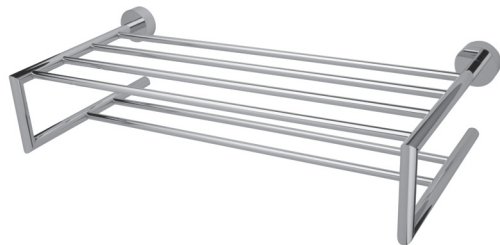

RCA01C

CC — \$ 115

- Towel ring

RCA02C

CC — \$ 60

- Wall-mounted paper holder

RCA03C

CC — \$ 42

- Wall-mounted robe hook

RCA04C

CC — \$ 115

- Wall-mounted 18" towel bar

RCA05C

CC — \$ 175

- Double towel bar 24"

RCA06C

CC — \$ 340

- Double bathroom shelf

RCA07C

CC — \$ 185

- Triple towel rail

RCA08C

CC — \$ 130

- Glass shelf

- Wall mounted robe hook

RAF04L

CC — \$ 160

- Towel bar 18"

RAF05L

CC — \$ 240

- Double towel bar 24"

RAF06L