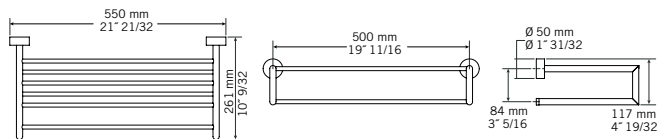

- Wall-mounted robe hook

RCA04C

CC — \$ 115

- Wall-mounted 18" towel bar

RCA05C

CC — \$ 175

- Double towel bar 24"

RCA06C

CC — \$ 340

- Double bathroom shelf

RCA07C

CC — \$ 185

- Triple towel rail

RCA08C

CC — \$ 130

- Glass shelf