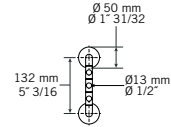

RCA07C

CC — $ 185

- Triple towel rail

RCA08C

CC — $ 130

- Glass shelf