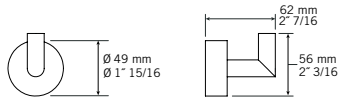

RCA01C

CC — \$ 115

- Towel ring

RCA02C

CC — \$ 60

- Wall-mounted paper holder

RCA03C

CC — \$ 42