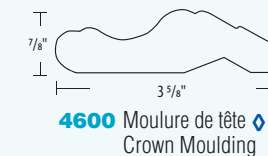

4600 Moulure de tête ◊ Δ
Crown Moulding